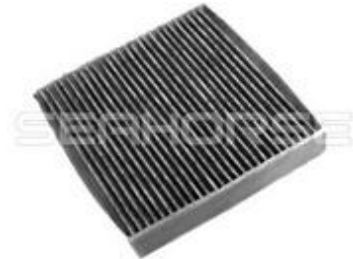

**80291-SAA-E01**  
Cabin Air Filter  
Seahorse No.: SC9422  
Length : 185 mm  
Width : 180 mm  
Height : 30 mm

DAIHATSU CUORE VIII

**99906-850M2-037**  
Cabin Air Filter  
Seahorse No.: SC9577  
Length : 156 mm  
Width : 142 mm  
Height : 20 mm

DAIHATSU TREVIS  
DAIHATSU MATERIA (M4\_)

**99906-850M2-040**  
Cabin Air Filter  
Seahorse No.: SC9578  
Length : 157 mm  
Width : 154 mm  
Height : 19.5 mm

DAIHATSU SIRION (M3\_)

**08975-K2000-100**  
Cabin Air Filter  
Seahorse No.: SC9044  
Length : 185 mm  
Width : 178 mm  
Height : 30 mm

DAIHATSU CUORE VIII  
DAIHATSU TERIOS (J2\_)

**049 133 843**  
Air filter element  
Seahorse No.: SA7095  
Length : 273 mm  
Width : 134 mm  
Height : 42 mm

DAIHATSU

**17801-23030**  
Air Filter  
Seahorse No.: SA7648  
Length : 257 mm  
Width : 115 mm  
Height : 44.5 mm

DAIHATSU SIRION (M3\_)

**17801-15010**  
Air Filter  
Seahorse No.: SA7632  
Outer Diameter : 293 mm  
Inner Diameter : 223 mm  
Height : 40 mm

DAIHATSU CHARMANT (A)

**17801-16020-83**  
Air Filter  
Seahorse No.: SA7636  
Length : 250 mm  
Width : 155 mm  
Height : 44 mm